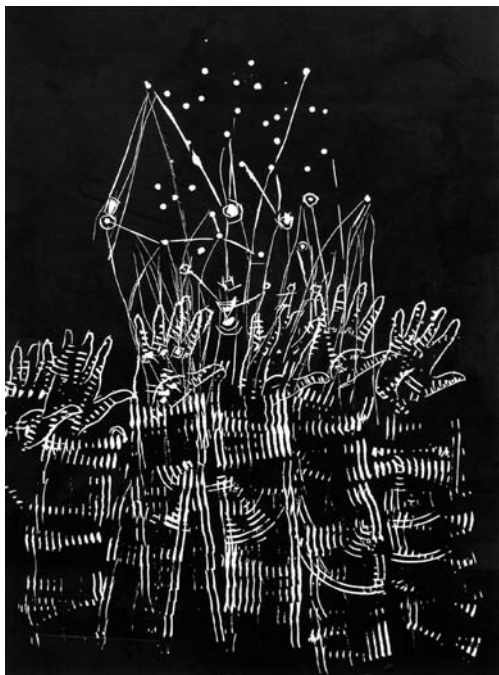

INTERNATIONAL MASTER PRINTS

Exhibition, January 13 to February 3, 2006

NIKI DE SAINT PHALLE [French, 1930-2002].
[**You Made Me Discover**]. 26 1/2" x 19". lithograph.
signed & numbered "79/115".

JOHN HOYLAND [British, b. 1934].
[**Colour formations**]. 22" x 36". lithograph.
signed, numbered "18/75" & dated [19] 69.

KAREL APPEL [Dutch, 1921-2006].
[**Figures**]. 26 3/8" x 20". lithograph.
signed, dated [19] 97, & marked "EA".

BEN NICHOLSON [British, 1894-1982].
Crystal. 7 1/2" x 8 1/2". etching.
 signed, dated [19] 62, & numbered "20/50".